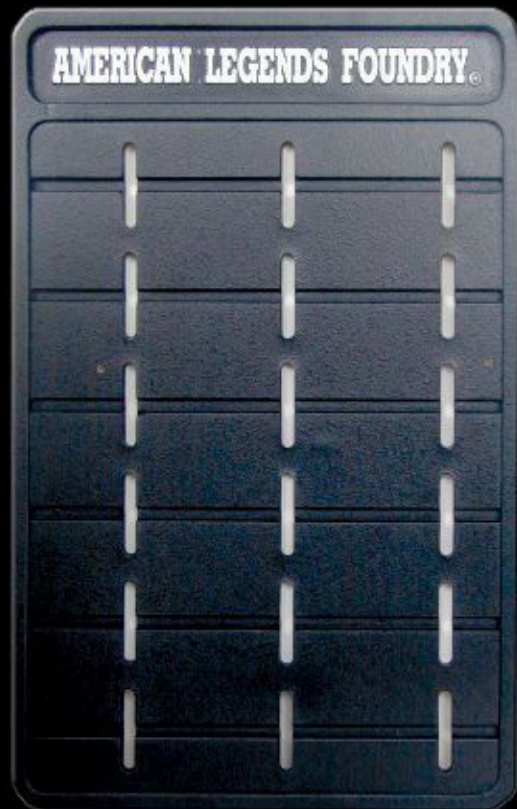

# PACKAGING & DISPLAYS

**PB-2**  
VIEW TOP BUCKLE BOX

CLAM SHELLS  
ARE ALSO AVAILABLE

**PB-1**  
WHITE COTTON FILLED BOX

**R-64**  
4 SIDED BUCKLE DISPLAY  
HOLDS 64 BUCKLES 16 PER SIDE.

**R-18**  
COUNTERTOP EASEL DISPLAY  
HOLDS 18 BUCKLES.